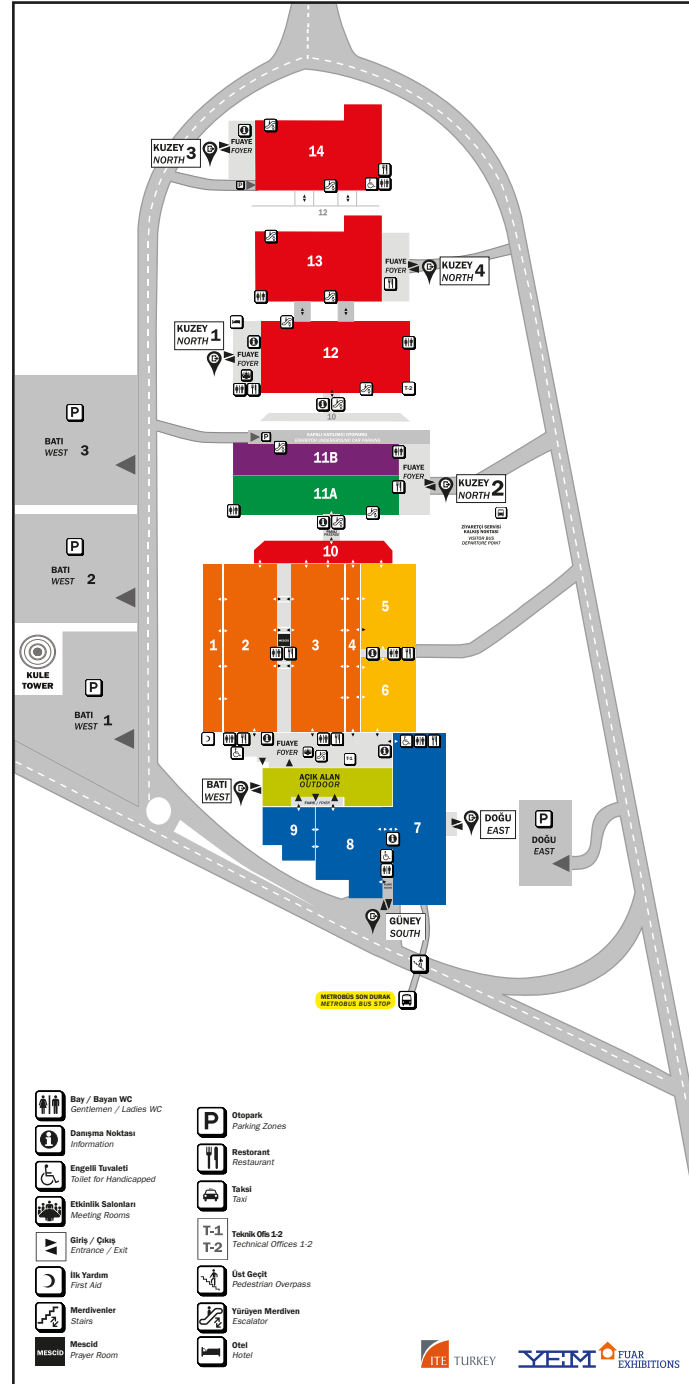

39. YAPI FUARI - TURKEYBUILD İSTANBUL FUAR ALANI GENEL PLAN EXHIBITION LAYOUT 10 - 14 MAYIS / MAY 2016

SALI - CUMARTESİ / TUESDAY - SATURDAY | TÜYAP - BÜYÜKÇEKMECE

SALONLARA GÖRE ÜRÜN GRUPLARI EXHIBITED PRODUCTS BY HALLS